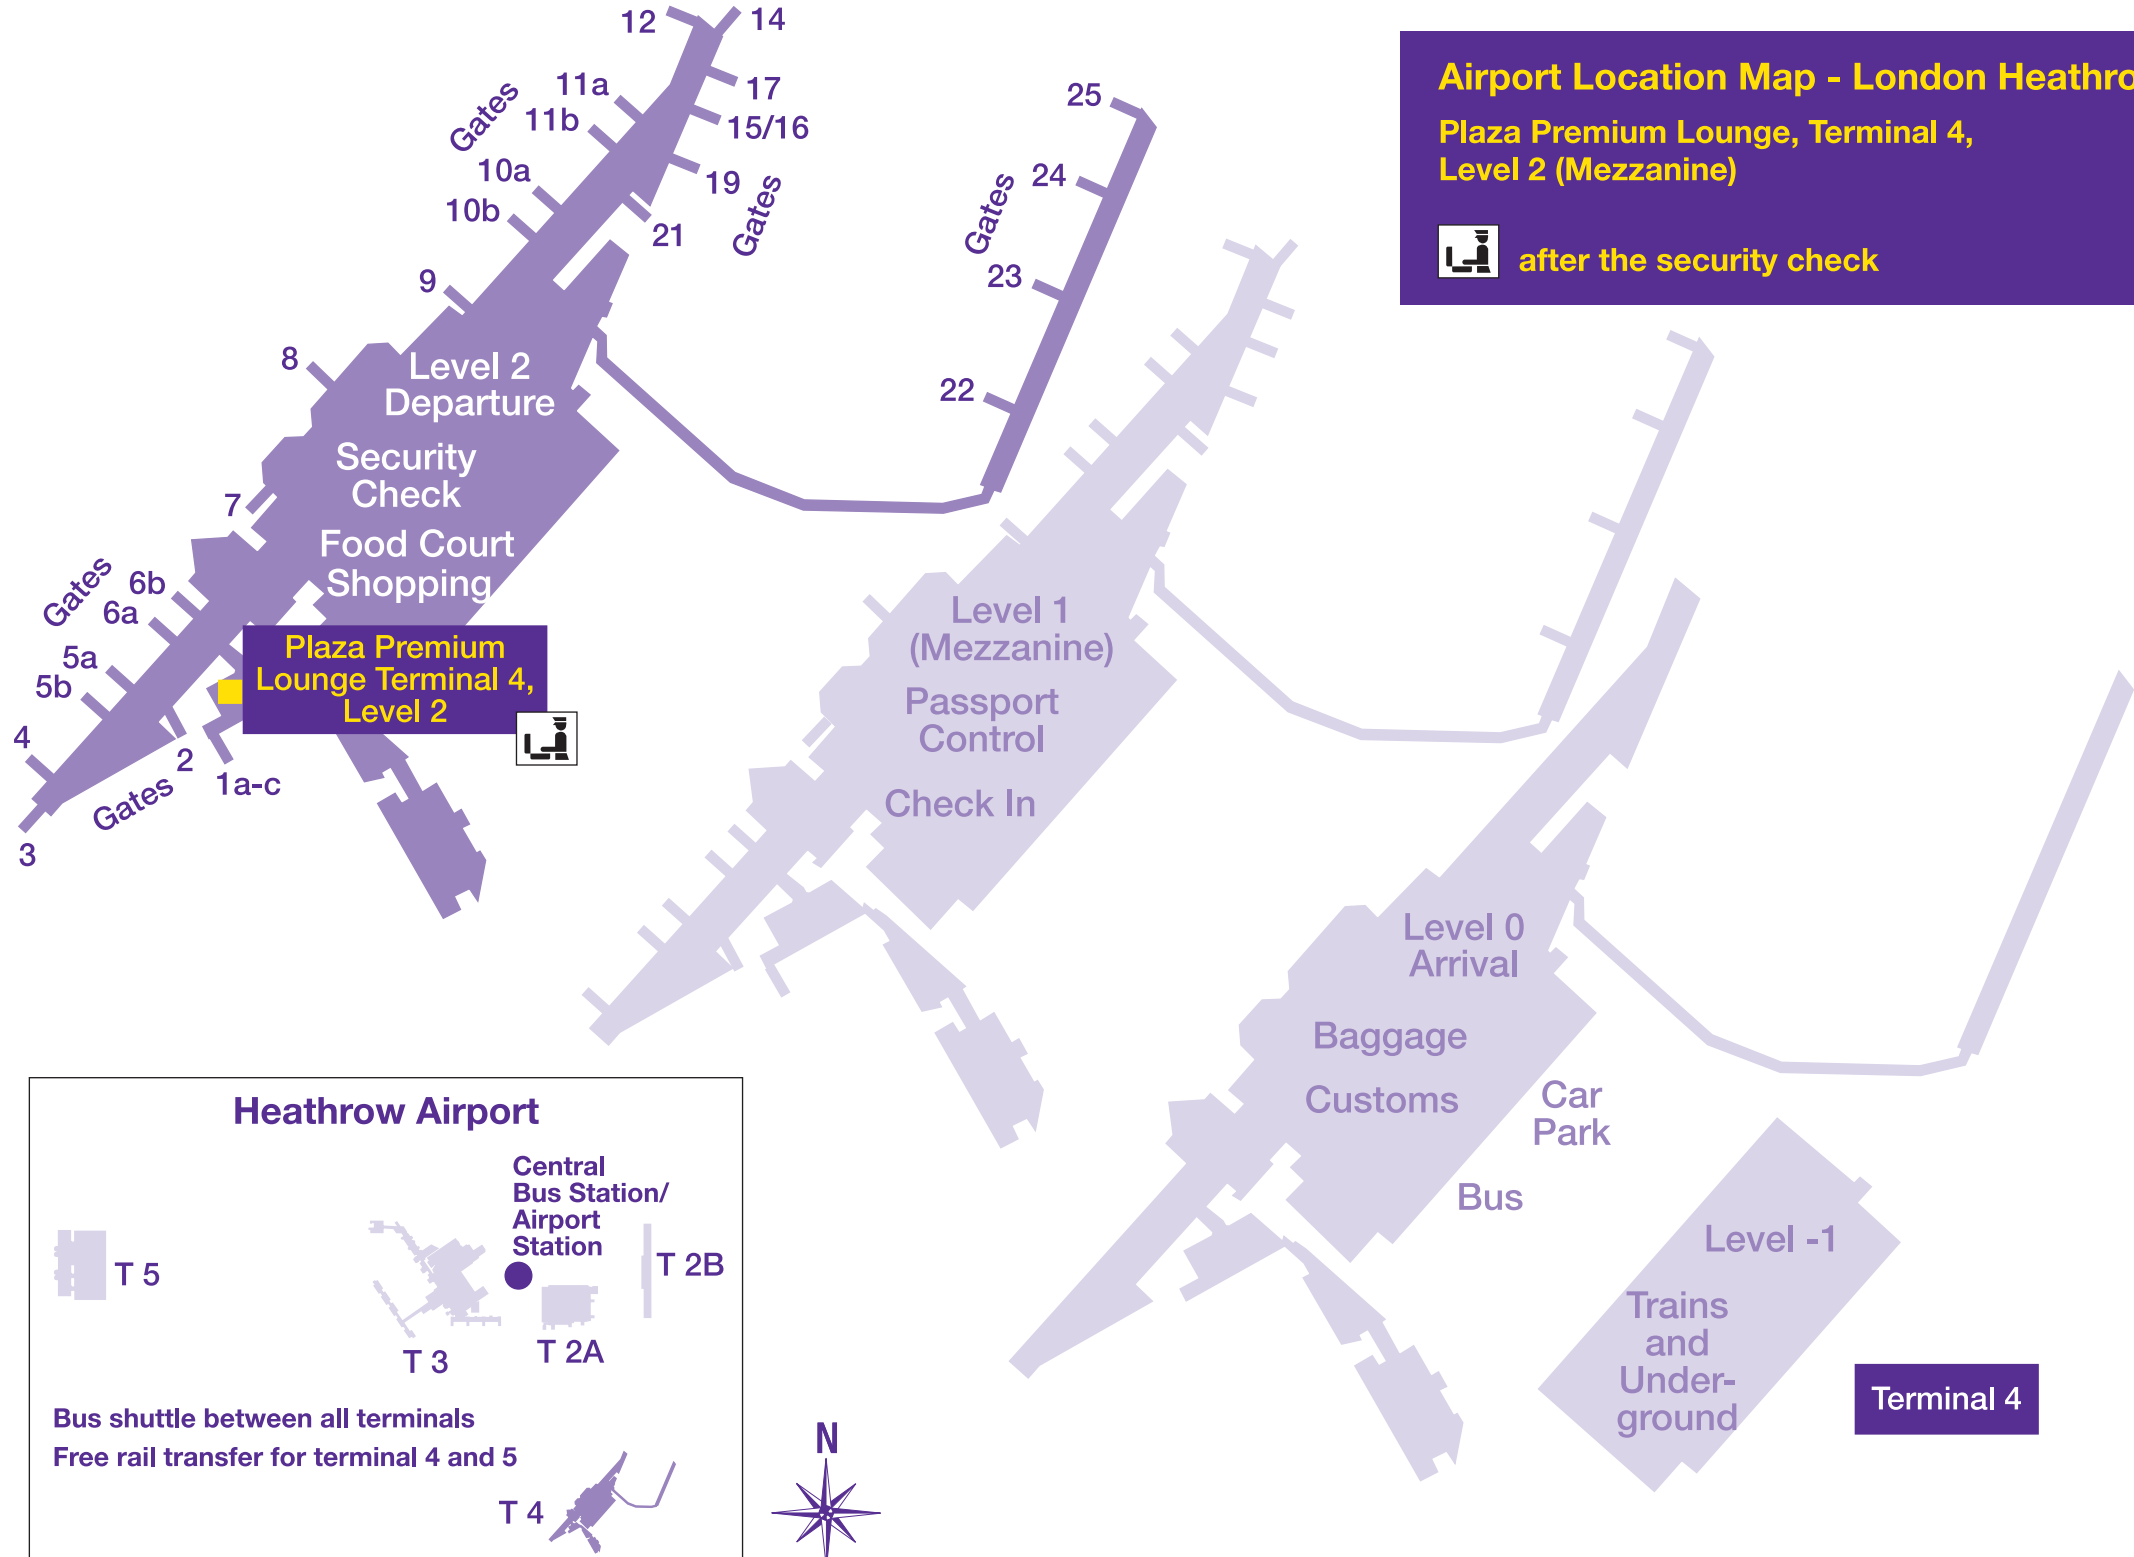

Airport Location Map - London Heathrow

Plaza Premium Lounge, Terminal 4,
Level 2 (Mezzanine)

 after the security check

Heathrow Airport